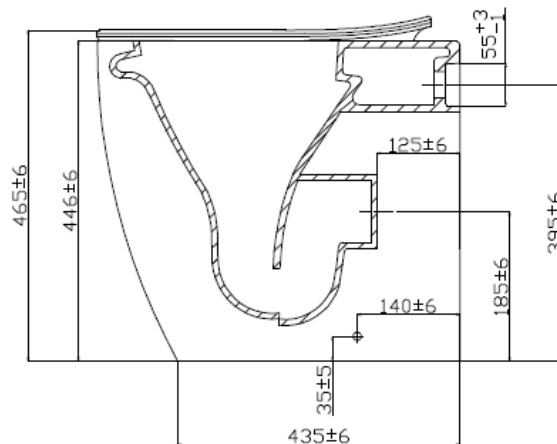

22.238.258PR Rimless Back to Wall floor standing WC Pan WC Pan

Schmied

PRODUCT SPECIFICATIONS

Rimless Back to wall floor standing WC pan with Urea seat and cover

Material: Ceramic / Glossy white

Size: 540mm (L) x 365 (W) x 430mm (H)

Flushing: Rimless wash down

TECHNICAL SPECIFICATIONS

Unit in millimetres.