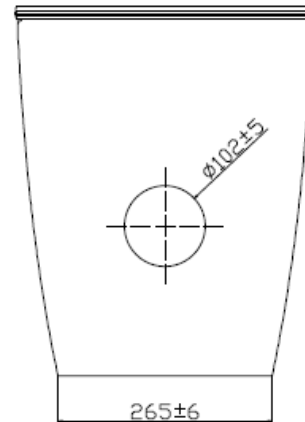

22.238.258PR Rimless Back to Wall floor standing WC Pan WC Pan

Schmied

PRODUCT SPECIFICATIONS

Rimless Back to wall floor standing WC pan with Urea seat and cover

Material: Ceramic / Glossy white

Size: 540mm (L) x 365 (W) x 430mm (H)

Flushing: Rimless wash down

TECHNICAL SPECIFICATIONS

Unit in millimetres.