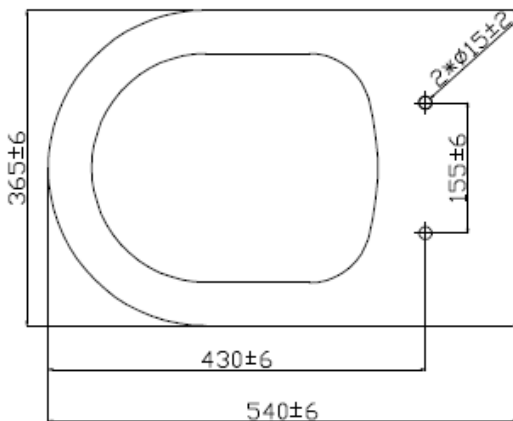

22.238.258PR Rimless Back to Wall floor standing WC Pan WC Pan

Schmied

PRODUCT SPECIFICATIONS

Rimless Back to wall floor standing WC pan with Urea seat and cover

Material: Ceramic / Glossy white

Size: 540mm (L) x 365 (W) x 430mm (H)

Flushing: Rimless wash down

TECHNICAL SPECIFICATIONS

Unit in millimetres.