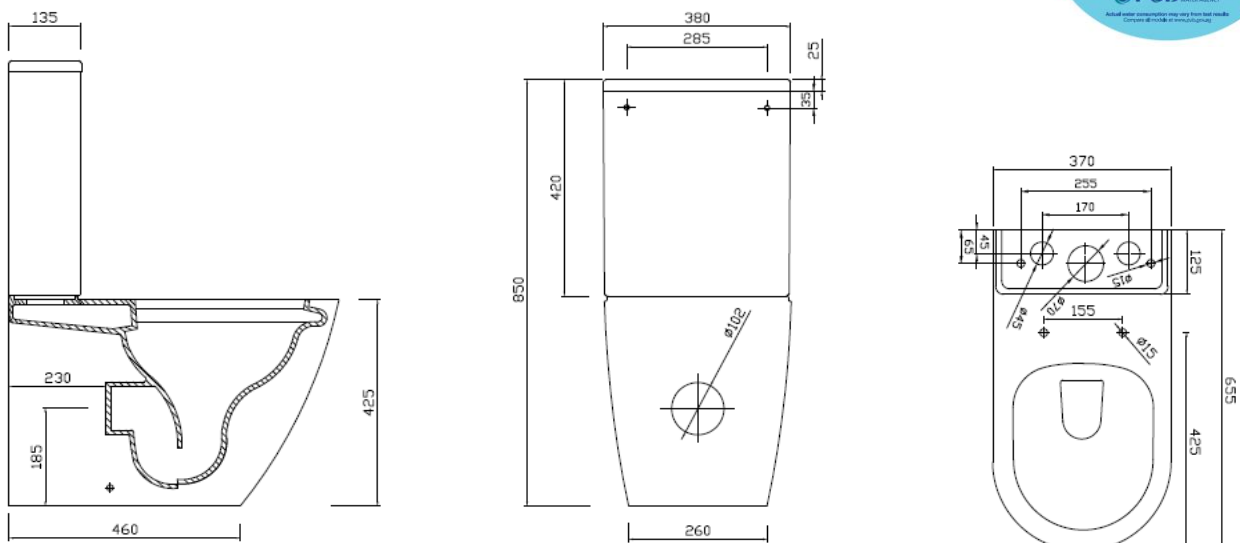

22.233.133132 (ALMA) Rimless Fully Back to Wall Closed Coupled P-trap

Schmied

PRODUCT SPECIFICATIONS

Fully Back to wall closed couple WC with schmied fittings and with PP seat and cover

Dimension: 655mm(L) X 370mm(W) X 850m(H)

Material: Ceramic / Glossy white

Flushing: Rimless washdown

Roughing in: 50mm ~ 250mm

using P-S Connector
SP103 or SP104)

TECHNICAL SPECIFICATIONS

Unit in millimetres.