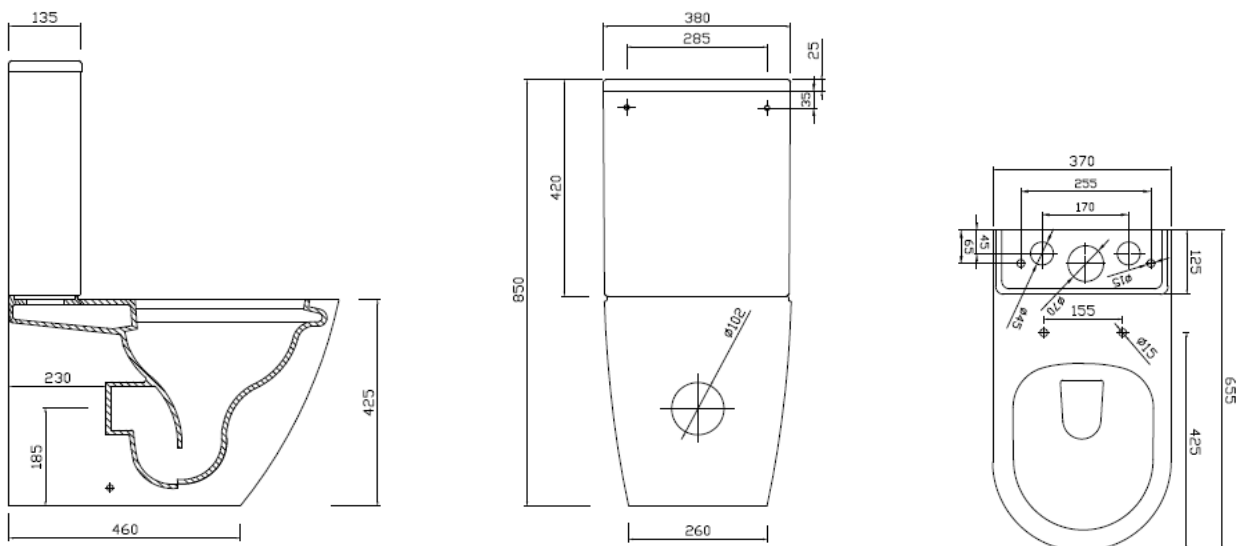

Schmied

PRODUCT SPECIFICATIONS

Fully Back to wall closed couple WC
with UREA seat and cover

Dimension: 655mm(L) X 370mm(W) X
850m(H)

Material: Ceramic / Glossy white

Flushing: Rimless washdown

Roughing in: 50mm ~ 250mm
using P-S Connector
SP103 or SP104)

TECHNICAL SPECIFICATIONS

Unit in millimetres.